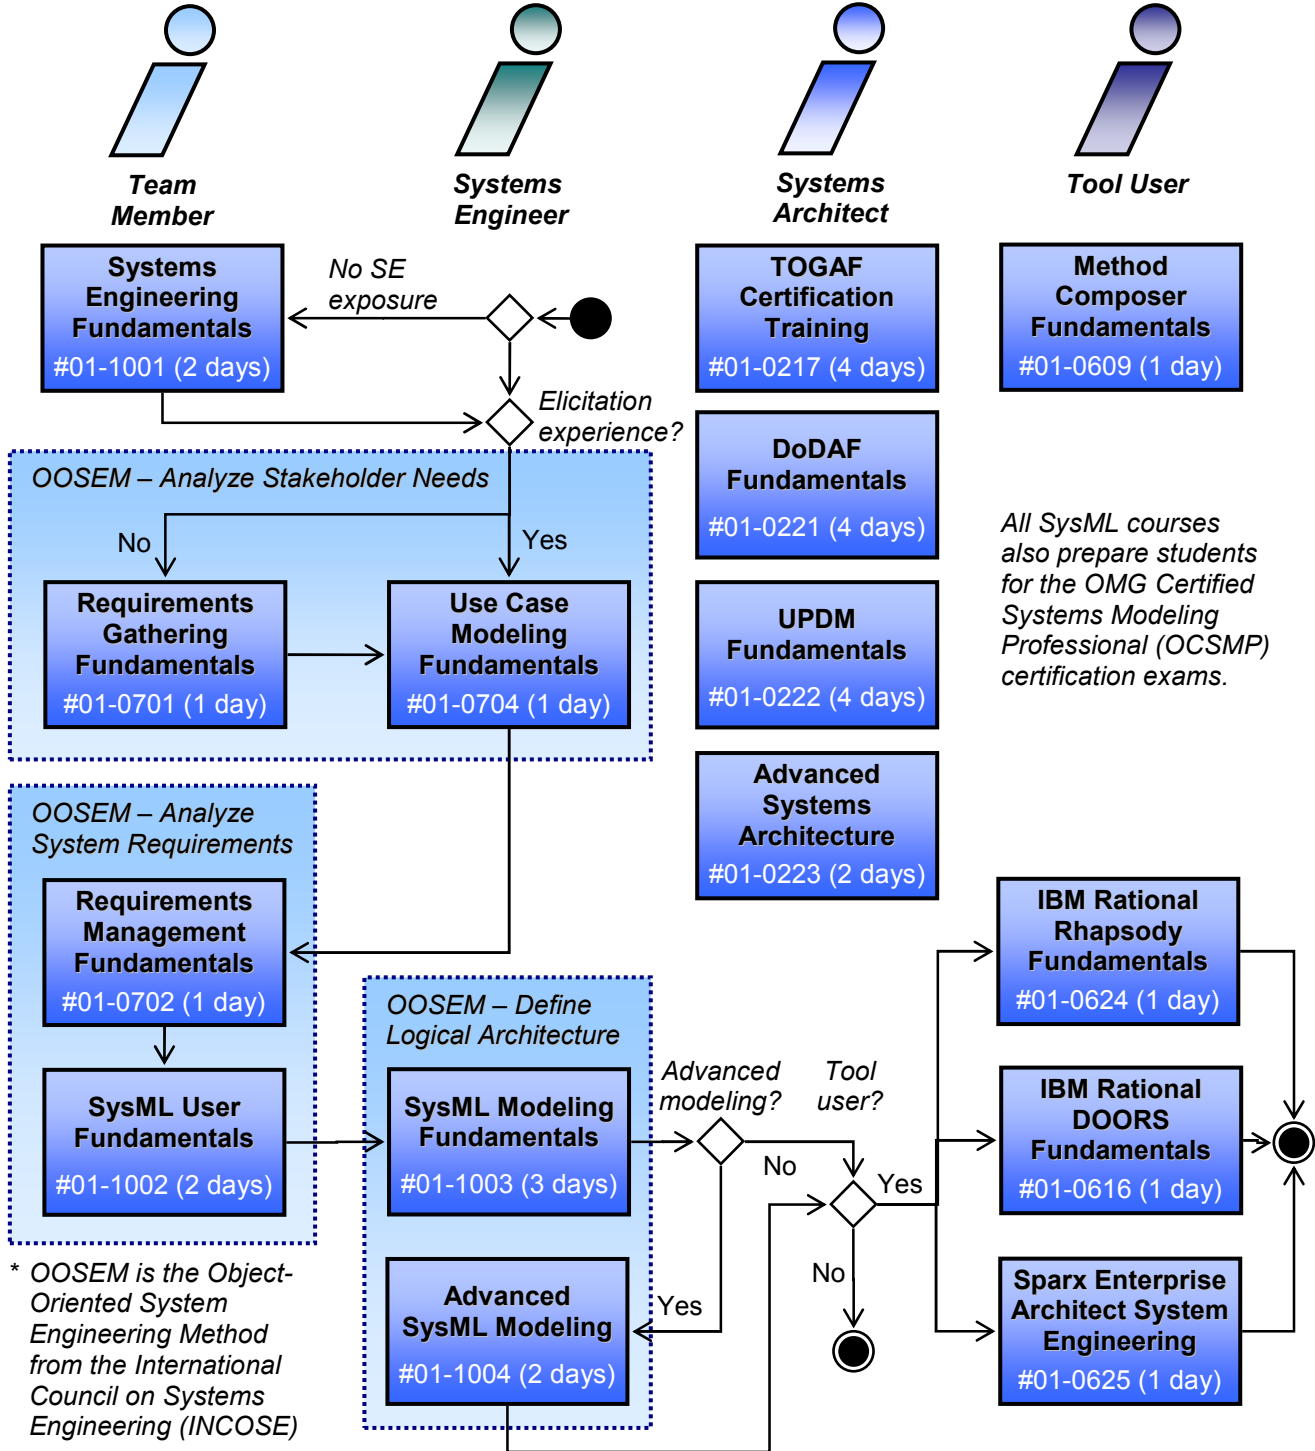

## Systems Engineering Learning Path

\* OOSEM is the Object-Oriented System Engineering Method from the International Council on Systems Engineering (INCOSE)

Proven >>>>> Practical >>>>> Process™